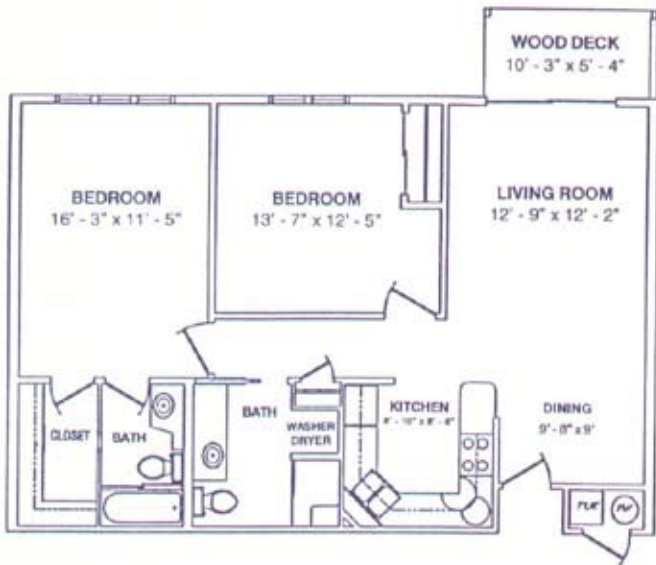

The Villa At Flowing Springs

★
TWO BEDROOM STANDARD
931 Sq. Ft.
FLOOR PLAN E

Each unit is unique as it reflects the personality of the resident. Their personal furniture, pictures, heirlooms and memorabilia quickly turn a living unit into a home.

Personal touches such as window valances, draperies and decorative items compliment the standard features of the living unit.

Living units are bright and cheery with large windows, light walls and carpeting.